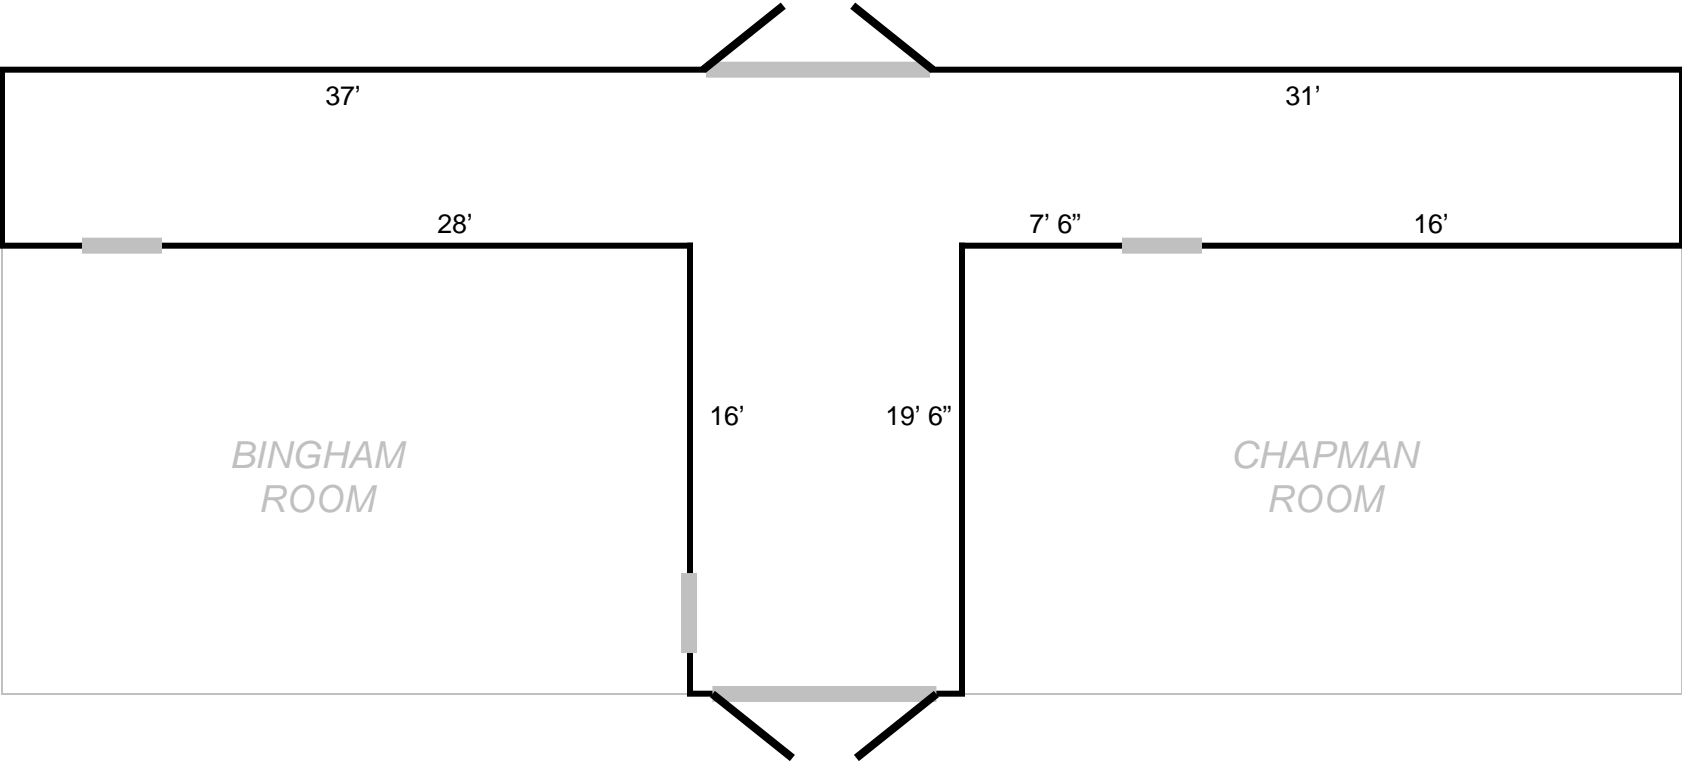

MARJORIE EVANS GALLERY

Total of 155 linear feet of display space

*BINGHAM
ROOM*

*CHAPMAN
ROOM*

TERRACE